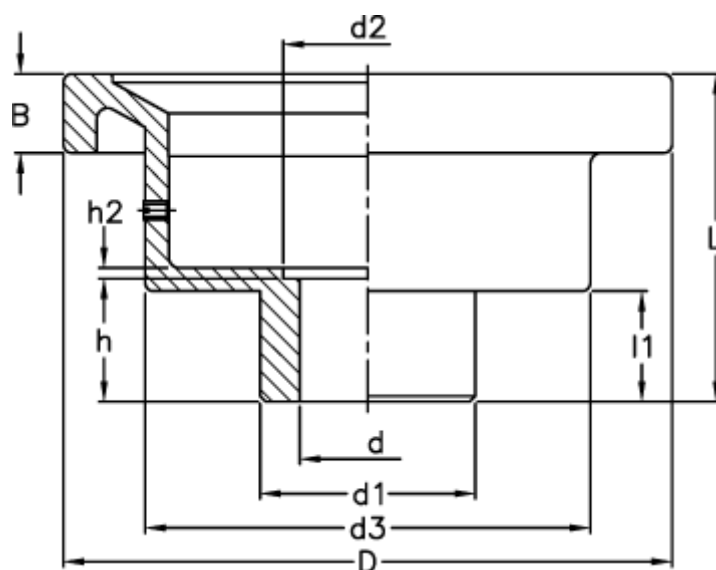

Article number: 2307028701

Description: E+G Solid handwheel
VAD.160-GXX5-A14

Measures

B	= 18.0	L	= 64.0
D	= 160	I1	= 20.0
d1	= 36		
d2	= 25.5		
d3	= 120		
d H7	= 14		
h	= 23.5		
h2	= 4.0		